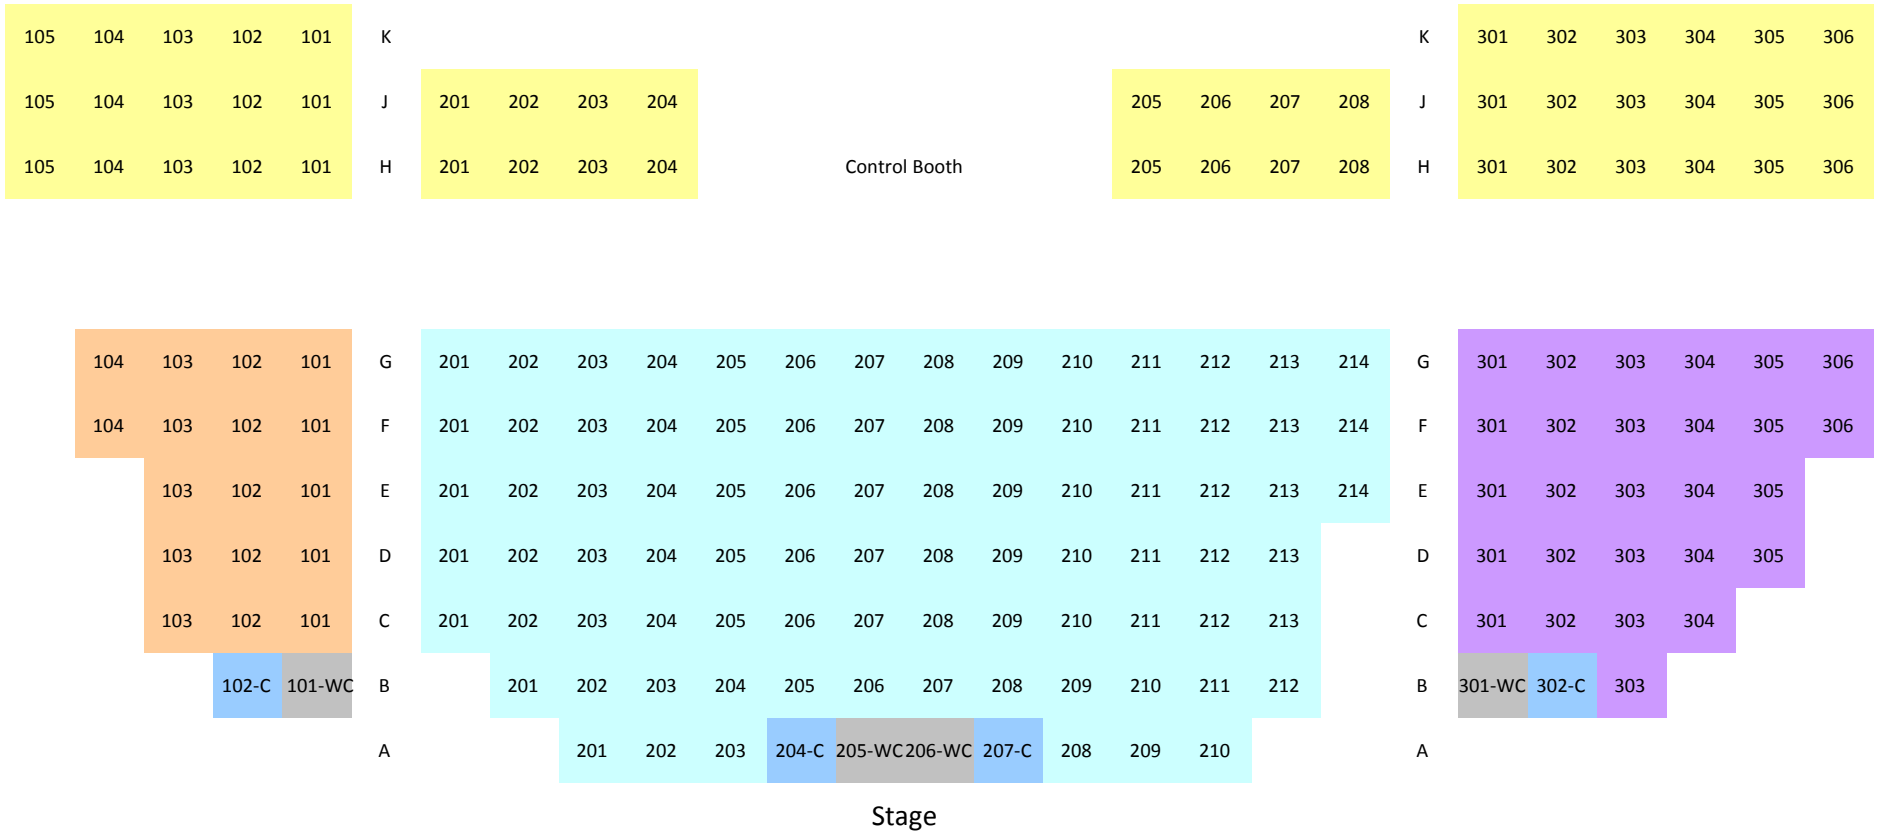

Higley Center for the Performing Arts - Little Theater

Stage